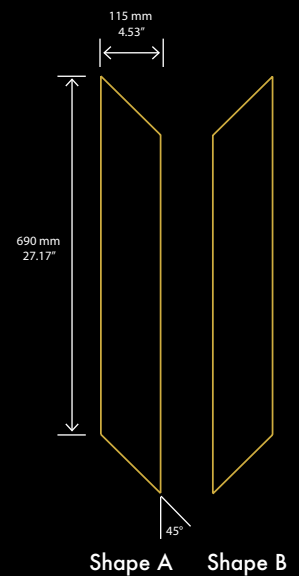

SPECIFICATIONS

TYPE	Dryback Luxury Vinyl Tile
TILE SIZE	4.53" (115 mm) X 27.17" (690 mm)
THICKNESS	3 mm
WEAR LAYER	0.7 mm (30 mil)
FINISH	Archiva UV coating for advanced scratch and chemical resistance
GLOSS LEVEL	Matte
EDGE PROFILE	Bevel
INSTALLATION	Glue-down over slab or sub floor
PER BOX	30 pieces (15 pieces Shape A + 15 pieces Shape B) / 25.62 SF / 28.33 lbs.
WARRANTY	15 Years Commercial/ Limited Lifetime Residential
ENVIRONMENT	FloorScore® - Low-VOC certified; CDPH 01350 Compliant (IAQ); 100% Recyclable; Contributes to LEED® Credits, Made with Non-Phthalate Plasticizers, Manufactured by ISO 14001-Certified Facility