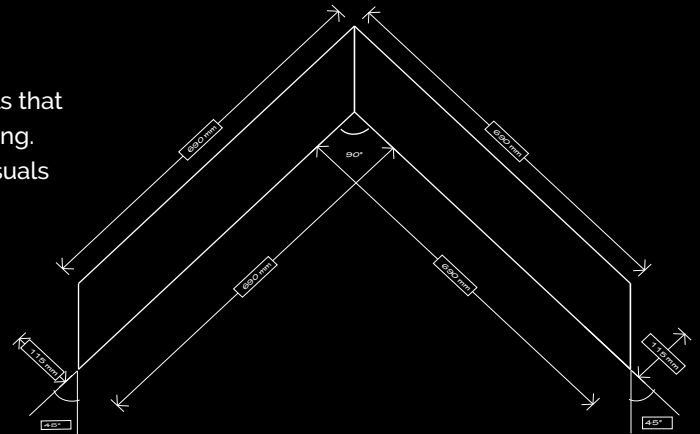

FEATURES*:

- Higher durability to withstand heavy commercial traffic
- Low maintenance
- Precision cut angles for an remarkable chevron installation
- Beveled edges for a more realistic look
- Warm and comfortable underfoot
- FloorScore certified